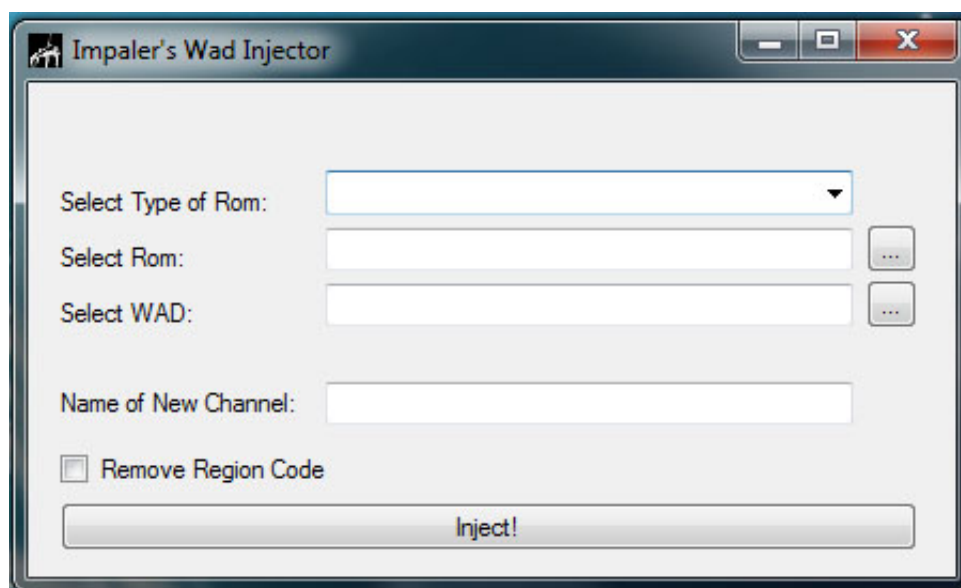

Players face off in five-on-five team matches from a third-person perspective, a unique viewpoint for a MOBA game delivering an immersive experience.

1. [channel](#)
2. [channel 12 news](#)
3. [channel meaning](#)

Need help with wiiflow and wiiflow lite then be sure to check the wiiflowiki here -.

channel

channel, channel 5, channel meaning, channel 4, channel islands, channel tunnel, channeling minecraft, channel zero, channel one russia, channel tres, channel orange, channel fireball, channel 4 news [Cara Unduh Font Di Hp Samsung Advan Gta](#)

Wii Channel Wad S Download It FromIf you want to download it from NUS tool just pack it as wad, uncheck the keep encrypted contents and download it.. The Simpsons Game PAL-E Top Spin 4 NTSC-U Toshinden NTSC-J Transformers: Ultimate Battle Edition PAL Trauma Center: New Blood NTSC-U Trauma Center: Second Opinion NTSC-U Trauma Team NTSC-U Ultimate Shooting Collection NTSC-U Valhalla Knights: Eldar Saga NTSC-U Wario Land: Shake It NTSC-U (Redump) WarioWare: Smooth Moves NTSC-U We Cheer NTSC-U Wheel Of Fortune NTSC-U.. 0 storage device support, multiple media, subtitle, playlist and streaming formats, customization possibilities, etc. [Intermediate Accounting 9th Edition Solution Manual](#)

[Balloon in a wasteland 2 hacked](#)

channel 12 news

[My Study Life Mac Download](#)

A lot of options are available and directly editable from the loaders interface Wii Channel Wad S Install It WithIf you want a channel on your console, andor want to return to the loader when exiting a game: Download the forwarder for your console: Wii: vWii: Then, install it with a wad manager.. Wii Channel Wad S Download These GamesYoull need to be registered at eforums org to be able to download these games.. It is built with devkitPro and not associated with Nintendo in any way Some of the current features includes DVD, SDHC, SMB, USB 2.. The Conduit NTSC-U The Conduit PAL The Last Story NTSC-J(Redump) The Last Story NTSC-U The Legend of Spyro: Dawn of the Dragon NTSC-U The Legend of Zelda: Skyward Sword