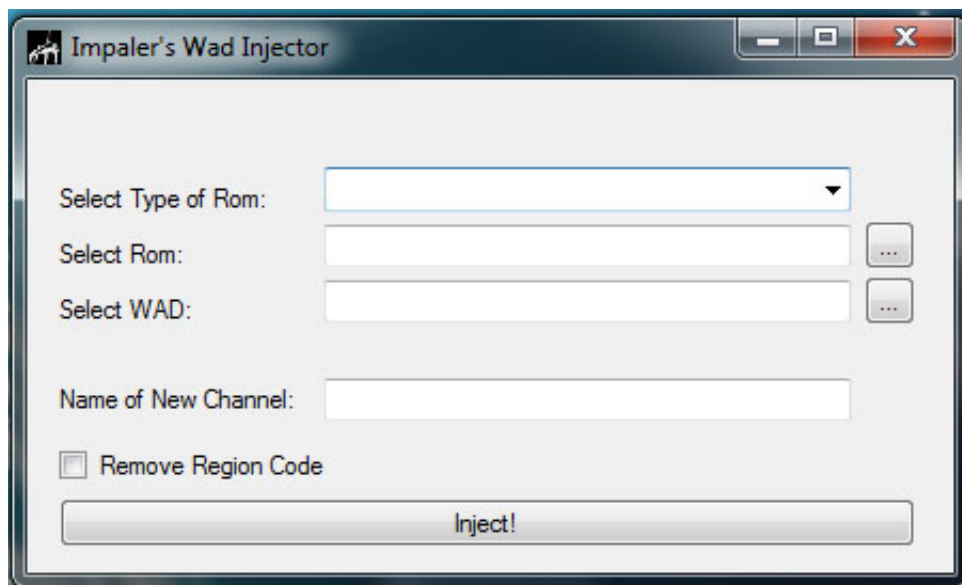

[Wii Channel Wad Downloads](#)